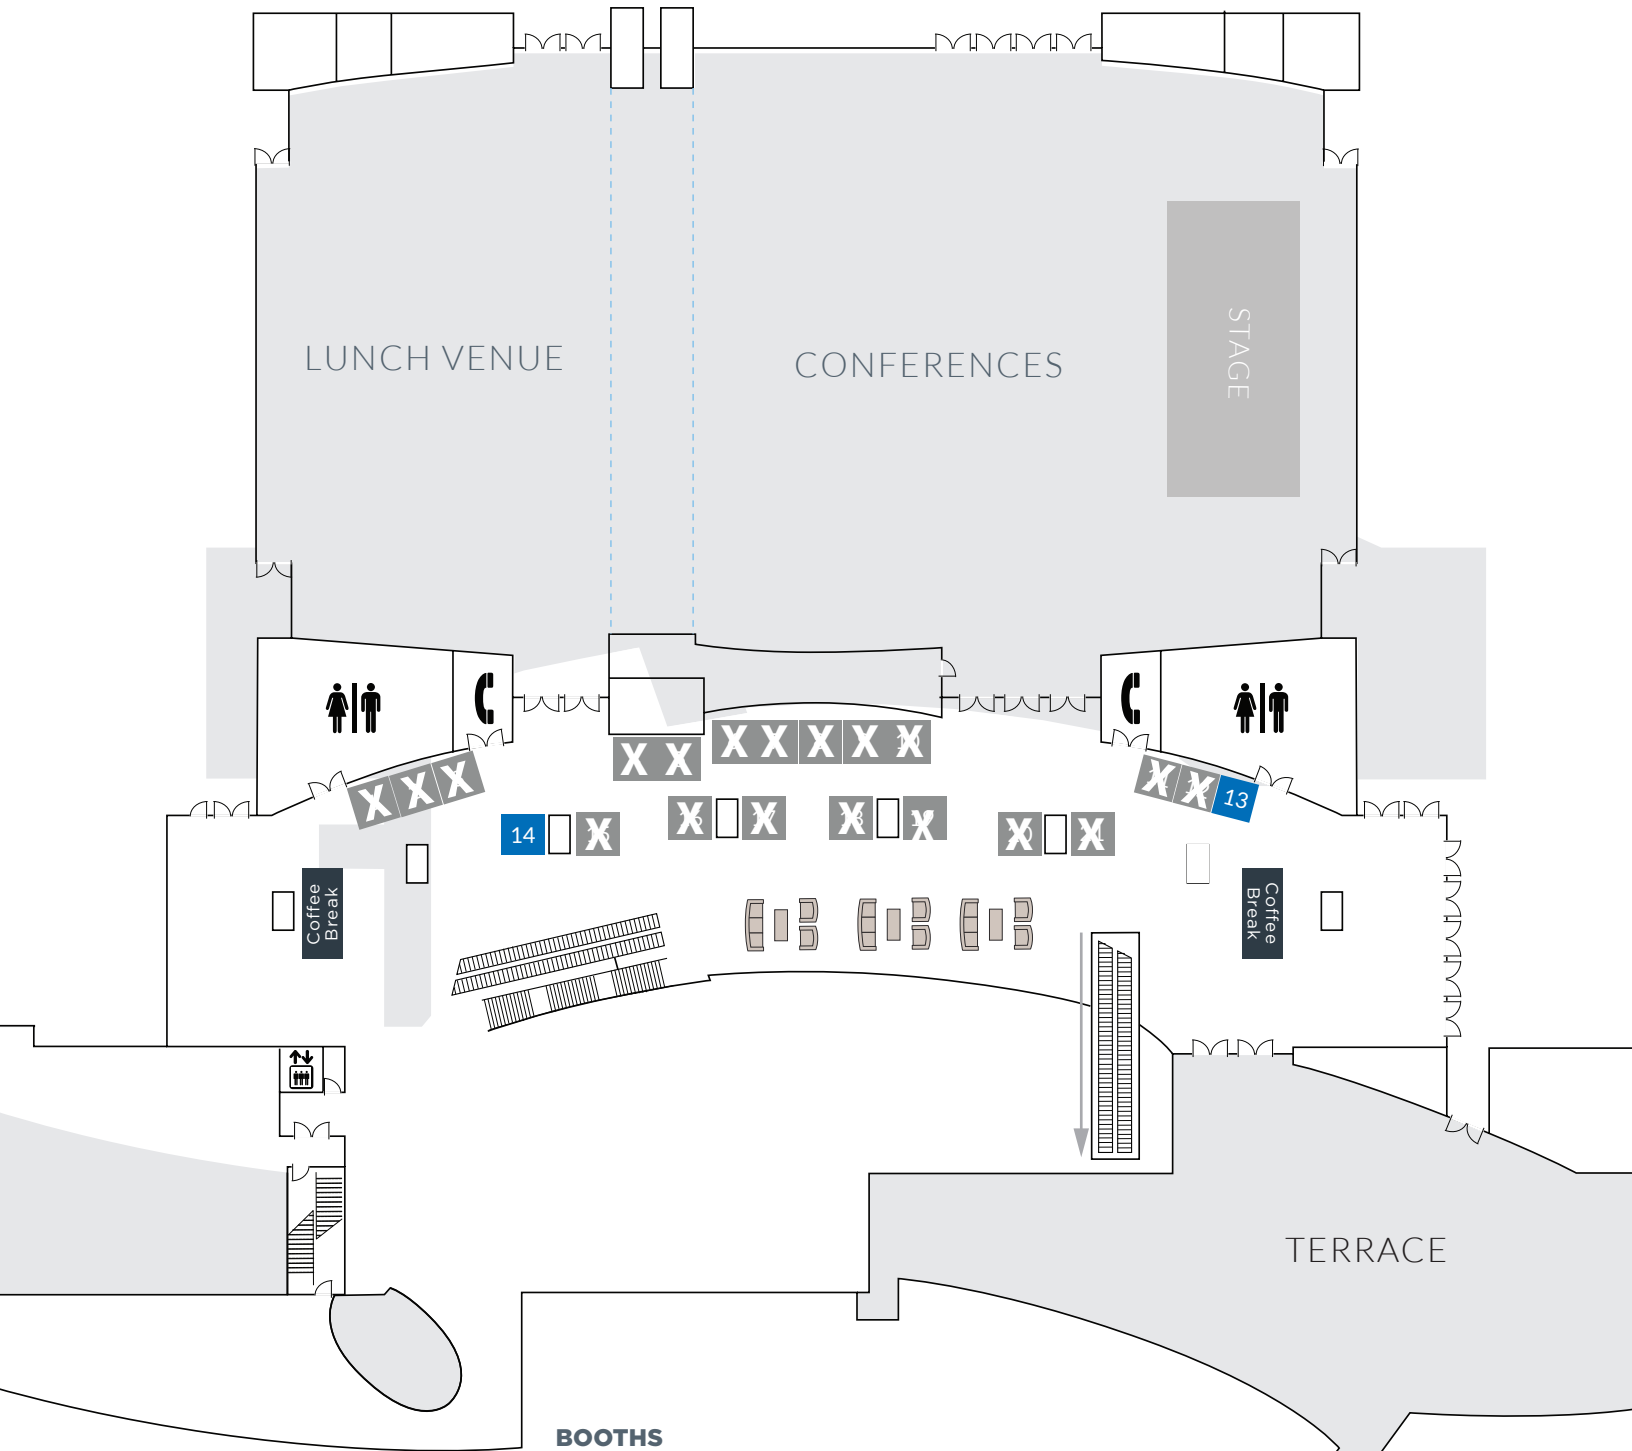

2018 PUERTO RICO
INVESTMENT SUMMIT
EXHIBITORS AREA

Exhibitors

■ 10 x 10

BOOTHS

- | | | | |
|-----|---------------------------------------|----|--------------------------------|
| 1 | AAA Armory | 11 | Claro |
| 2 | PR International Insurers Association | 12 | Hospital Auxilio Mutuo |
| 3 | Finance | 15 | Empresas Caparra |
| 4 | Latona's | 16 | FirstBank |
| 5 | JLL | 17 | Sotheby's International Realty |
| 6 | CoSPAZIO | 18 | Brenda Marrero & Associates |
| 7 | Charles Schwab & Co | 19 | Kevane Grant Thornton |
| 8-9 | Dorado Beach | 20 | CASPR |
| 10 | Robinson School | 21 | DDC Design & Decor Center |