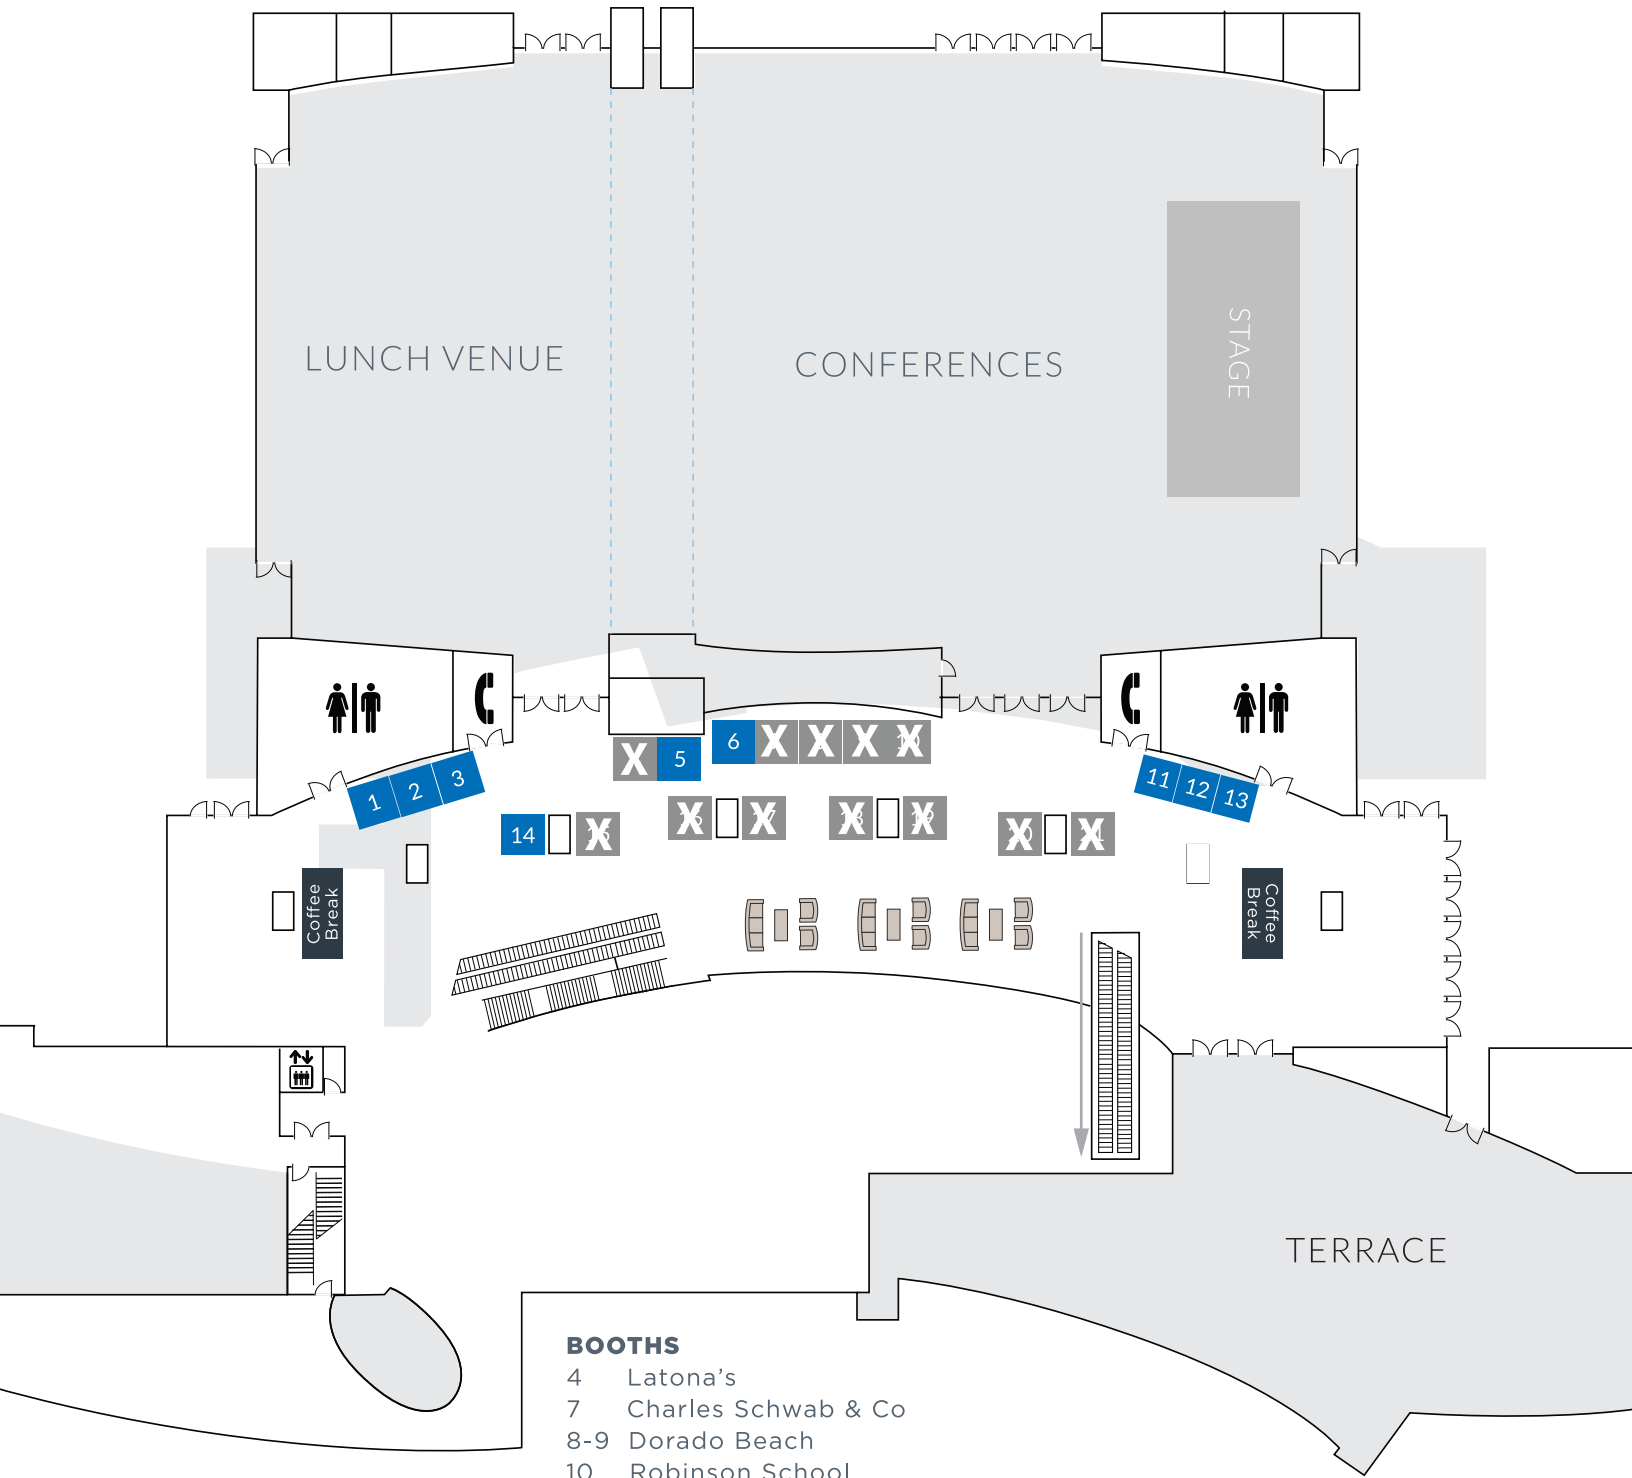

2017 PUERTO RICO  
**INVESTMENT SUMMIT**  
**EXHIBITORS AREA**

**BOOTHS**

- 4 Latona's
- 7 Charles Schwab & Co
- 8-9 Dorado Beach
- 10 Robinson School
- 15 AAA Armory
- 16 FirstBank
- 17 ADW
- 18 Brenda Marrero & Associates
- 19 Kevane Grant Thornton
- 20 CASPR
- 21 DDC Design & Decor Center

Exhibitors

■ 10 x 10